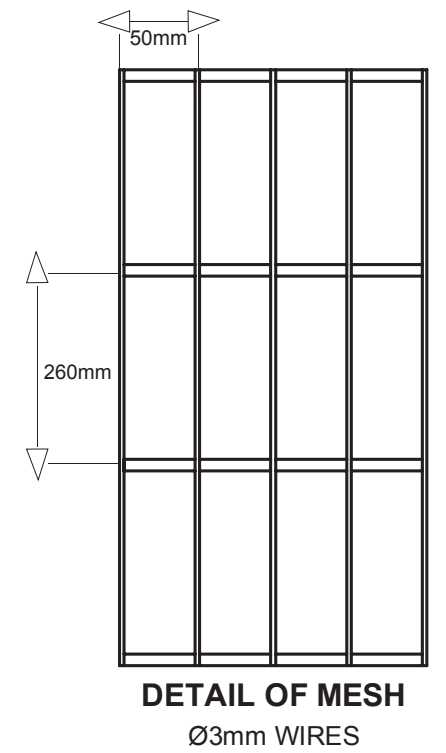

Maltaward (Barriers) Ltd
Unit 7 Wellingham Way Holmbush Potteries
Crawley Road Faygate Horsham West Sussex
RH12 4SE

www.maltaward.co.uk
admin@maltaward.co.uk
Tel: 01293 854930
Fax: 01293 854939

DATE	26/11/14
SCALE	NTS
DRAWN	MBW
CHECKED	MBW
APPROVED	JT

TITLE	Mesh Fence on TVCB
DRAWING No.	0853

Rev A2
A4