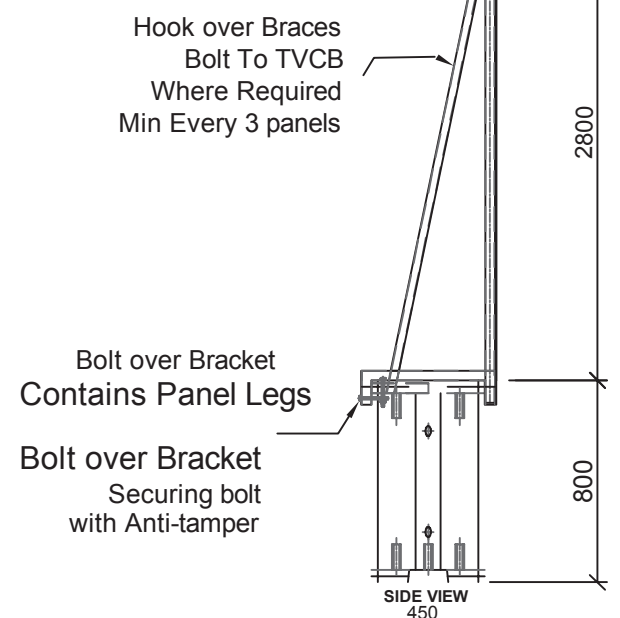

PLAN VIEW

Maltaward (Barriers) Ltd
Unit 7 Wellingham Way Holmbush Potteries
Crawley Road Faygate Horsham West Sussex
RH12 4SE

www.maltaward.co.uk
admin@maltaward.co.uk
Tel: 01293 854930
Fax: 01293 854939

DATE	26/11/14
SCALE	NTS
DRAWN	MBW
CHECKED	MBW
APPROVED	JT

TITLE	Mesh Fence on TVCB
DRAWING No.	0853

Rev A2
A4