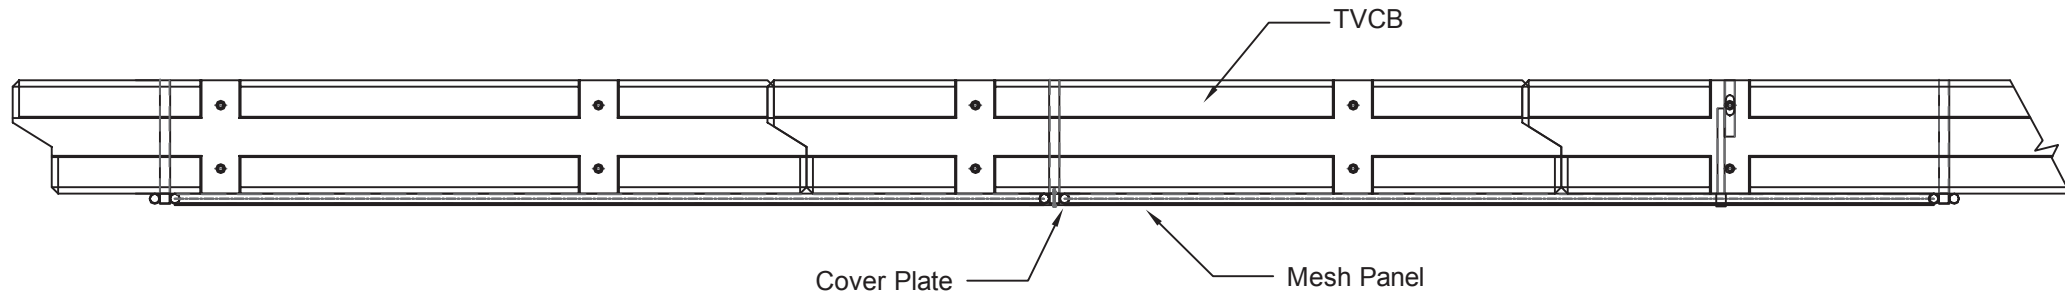

PLAN VIEW

Maltaward (Barriers) Ltd
Unit 7 Wellingham Way Holmbush Potteries
Crawley Road Faygate Horsham West Sussex
RH12 4SE

www.maltaward.co.uk
admin@maltaward.co.uk
Tel: 01293 854930
Fax: 01293 854939

DATE	26/11/14
SCALE	NTS
DRAWN	MBW
CHECKED	MBW
APPROVED	JT

TITLE	Mesh Fence on TVCB
DRAWING No.	0853

Rev A2
A4